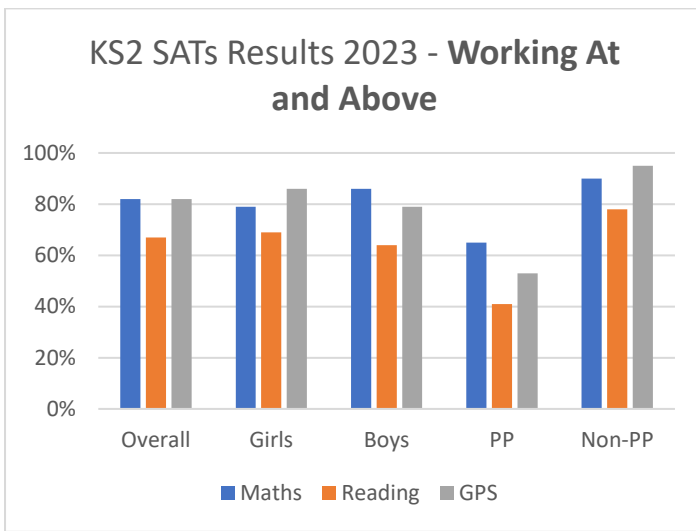

KS2 SATs Result 2023: Summary

Subject/Test	Amount of pupils (out of 57)	Working At and above (%) KEPS	Working At and above (%) Nat.	Greater Depth (%)	Average Scaled Score (KEPS)	Average Scaled Score (Nat – last year)
Maths	47	82%	73%	44%	106	104
Reading	38	67%	73%	23%	104	105
GPS	47	82%	72%	33%	106	105
Writing (TA)	41	72%	71%	4%		

PP v Non-PP	PP (17)		Non-PP (35)	
	School	National (last years percentages)	School	National (last years percentages)
Maths	65%	56%	90%	78%
Reading	41%	62%	78%	80%
GPS	53%	No national data	95%	No national data
Writing (TA)	50%	55%	80%	75%

Comparisons with previous years (percentage of children Working At) at KEPS

Year	Maths	Reading	GPS	Combined
2018	84%	77%	82%	70%
2019	90%	77%	96%	69%
2020* (TA)	91%	85%	85%	76%
2021 (Unofficial)	76%	78%	75%	62%
2022	87%	71%	81%	58%
2023	82%	67%	82%	61%

Scaled Score Comparison at KEPS

Year	Maths	Reading	GPS
2018	106	106	106
2019	107	104	107
2020* (TA)	108	107	109
2021 (Unofficial)	105	104	106
2022	105	103	105
2023	106	104	106