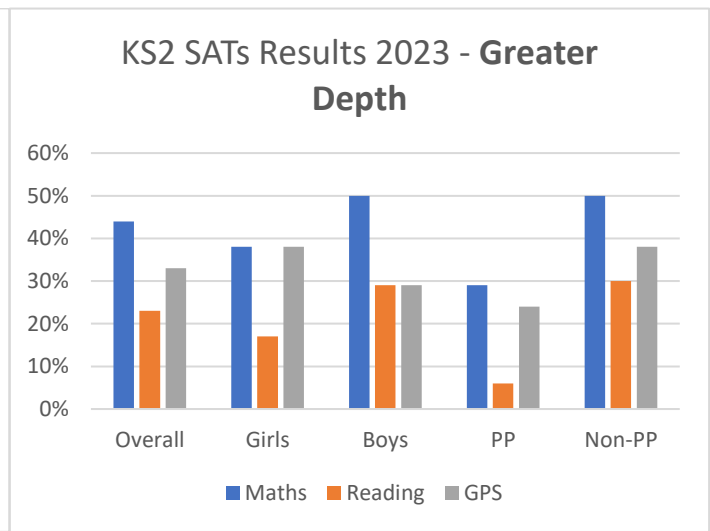

KS2 SATs Result 2023: Summary

Subject/Test	Amount of pupils (out of 57)	Working At and above (%) KEPS	Working At and above (%) Nat.	Greater Depth (%)	Average Scaled Score (KEPS)	Average Scaled Score (Nat – last year)
Maths	47	82%	73%	44%	106	104
Reading	38	67%	73%	23%	104	105
GPS	47	82%	72%	33%	106	105
Writing (TA)	41	72%	71%	4%		

PP v Non-PP	PP (17)		Non-PP (35)	
	School	National (last years percentages)	School	National (last years percentages)
Maths	65%	56%	90%	78%
Reading	41%	62%	78%	80%
GPS	53%	No national data	95%	No national data
Writing (TA)	50%	55%	80%	75%

Comparisons with previous years (percentage of children Working At) at KEPS

Year	Maths	Reading	GPS	Combined
2018	84%	77%	82%	70%
2019	90%	77%	96%	69%
2020* (TA)	91%	85%	85%	76%
2021 (Unofficial)	76%	78%	75%	62%
2022	87%	71%	81%	58%
2023	82%	67%	82%	61%

Scaled Score Comparison at KEPS

Year	Maths	Reading	GPS
2018	106	106	106
2019	107	104	107
2020* (TA)	108	107	109
2021 (Unofficial)	105	104	106
2022	105	103	105
2023	106	104	106