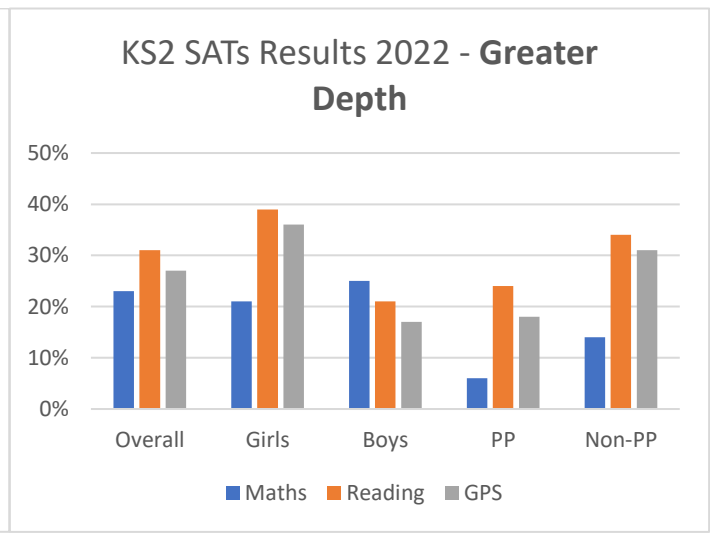

KS2 SATs Result 2022: Summary

Subject/Test	Amount of pupils (out of 52)	Working At and above (%) KEPS	Working At and above (%) Nat.	Greater Depth (%)	Average Scaled Score (KEPS)	Average Scaled Score (Nat)
Maths	45	87%	71%	23%	105	104
Reading	37	71%	74%	31%	103	105
GPS	42	81%	72%	27%	105	105
Writing (TA)	33	63%	69%	6%		

PP v Non-PP	PP (17)		Non-PP (35)	
	Working At and Above		Working At and Above	
	School	National	School	National
Maths	82%	56%	89%	78%
Reading	71%	62%	71%	80%
GPS	82%	No national data	80%	No national data
Writing (TA)	53%	55%	72%	75%

Comparisons with previous years (percentage of children Working At) at KEPS

Year	Maths	Reading	GPS	Combined
2018	84%	77%	82%	70%
2019	90%	77%	96%	69%
2020* (TA)	91%	85%	85%	76%
2021 (Unofficial)	76%	78%	75%	62%
2022	87%	71%	81%	58%

Scaled Score Comparison at KEPS

Year	Maths	Reading	GPS
2018	106	106	106
2019	107	104	107
2020* (TA)	108	107	109
2021 (Unofficial)	105	104	106
2022	105	103	105