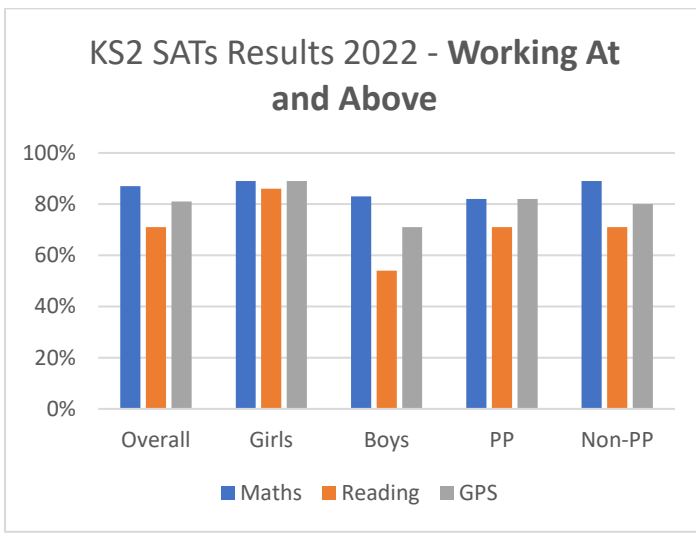

KS2 SATs Result 2022: Summary

Subject/Test	Amount of pupils (out of 52)	Working At and above (%) KEPS	Working At and above (%) Nat.	Greater Depth (%)	Average Scaled Score (KEPS)	Average Scaled Score (Nat)
Maths	45	87%	71%	23%	105	104
Reading	37	71%	74%	31%	103	105
GPS	42	81%	72%	27%	105	105
Writing (TA)	33	63%	69%	6%		

PP v Non-PP	PP (17)		Non-PP (35)	
	Working At and Above		Working At and Above	
	School	National	School	National
Maths	82%	56%	89%	78%
Reading	71%	62%	71%	80%
GPS	82%	No national data	80%	No national data
Writing (TA)	53%	55%	72%	75%

Comparisons with previous years (percentage of children Working At) at KEPS

Year	Maths	Reading	GPS	Combined
2018	84%	77%	82%	70%
2019	90%	77%	96%	69%
2020* (TA)	91%	85%	85%	76%
2021 (Unofficial)	76%	78%	75%	62%
2022	87%	71%	81%	58%

Scaled Score Comparison at KEPS

Year	Maths	Reading	GPS
2018	106	106	106
2019	107	104	107
2020* (TA)	108	107	109
2021 (Unofficial)	105	104	106
2022	105	103	105